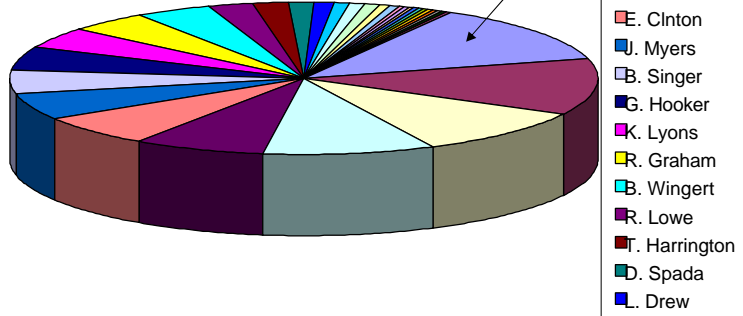

Emp Name	Total Inserts for Month
J. Smith	141
R. Thomas	133
M. Swartz	112
L. Tyler	105
M. Susa	80
E. Clinton	76
J. Myers	60
B. Singer	58
G. Hooker	54
K. Lyons	50
R. Graham	49
B. Wingert	48
R. Lowe	29
T. Harrington	20
D. Spada	17
L. Drew	10
S. Ball	10
G. Stapleton	10
G. Garrett	8
L. Hughes	8
T. Jackson	6
D. Collins	3
B. Phillips	3
W. Holden	3
V. Fairfield	3
L. Walton	3
F. Thompson	3
N. Walker	3
D. Casperson	2
D. Duke	2
B. Dent	1
R. Coffern	1
N. Martel	1
A. Peloquin	1
A. Rhoads	1
F. Wilson	1
L. Ball	1
M. Sehovich	1
D. Ferry	1

USBmon Threat Assessment Reporting

Employees Inserting USB Thumb Drives

J Smith has the highest percentage of inserts for the month. J Smith has inserted USB mass storage devcies 141 time this month

Totals Insert by Dept → 1118

Get the level of detail that shows you what employees or other users are "inserting USB mass storage devices, know how often, know who the real abusers are. Is some employee going from computer to computer inserting a USB devcie, just looking for an unprotected system... USBmon will report that also in with realtime insert log messages